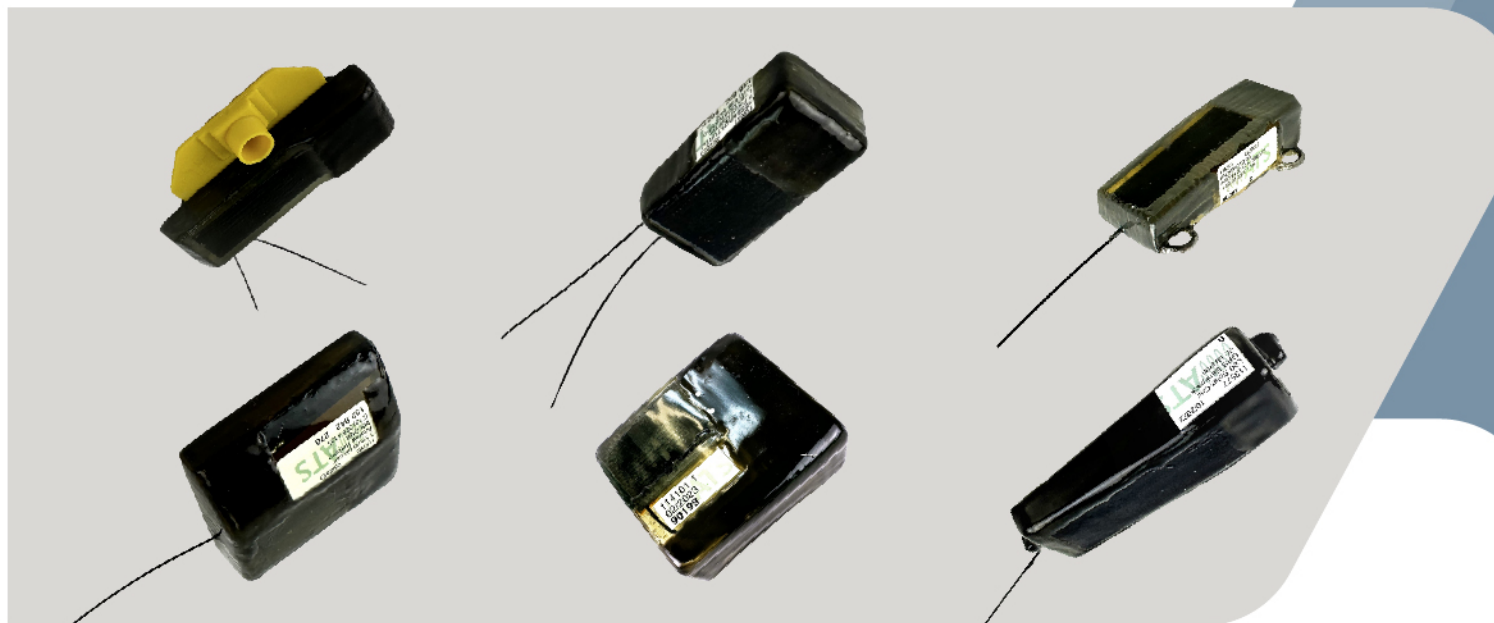

L20 VERSION 2 SOLAR TRACKER

www.atstrack.com

The L20 is a wireless GPS location logging "Tracker" featuring LTE-M Cellular communication and solar-cell assisted power for longer life. Unlimited FREE data access is included with every device.

The L20 is available in many different attachment styles. Ranging from 28-85 grams; you can get a collar, an ear tag, a backpack, or glue on the L20 model.

Our L20-G and other versions are customizable to meet your project needs. Below are many of the layouts available.

New features on New Hardware

- VHF onboard
- Accelerometer (stores 1.2 mil points)
- Magnetometer (compass) (Pending)
- 2.5g Smaller, lighter
- Flash storage from 8k to 520k fixes
- RGB indications
- Current sensing
- Light level readings
- Water sensor available